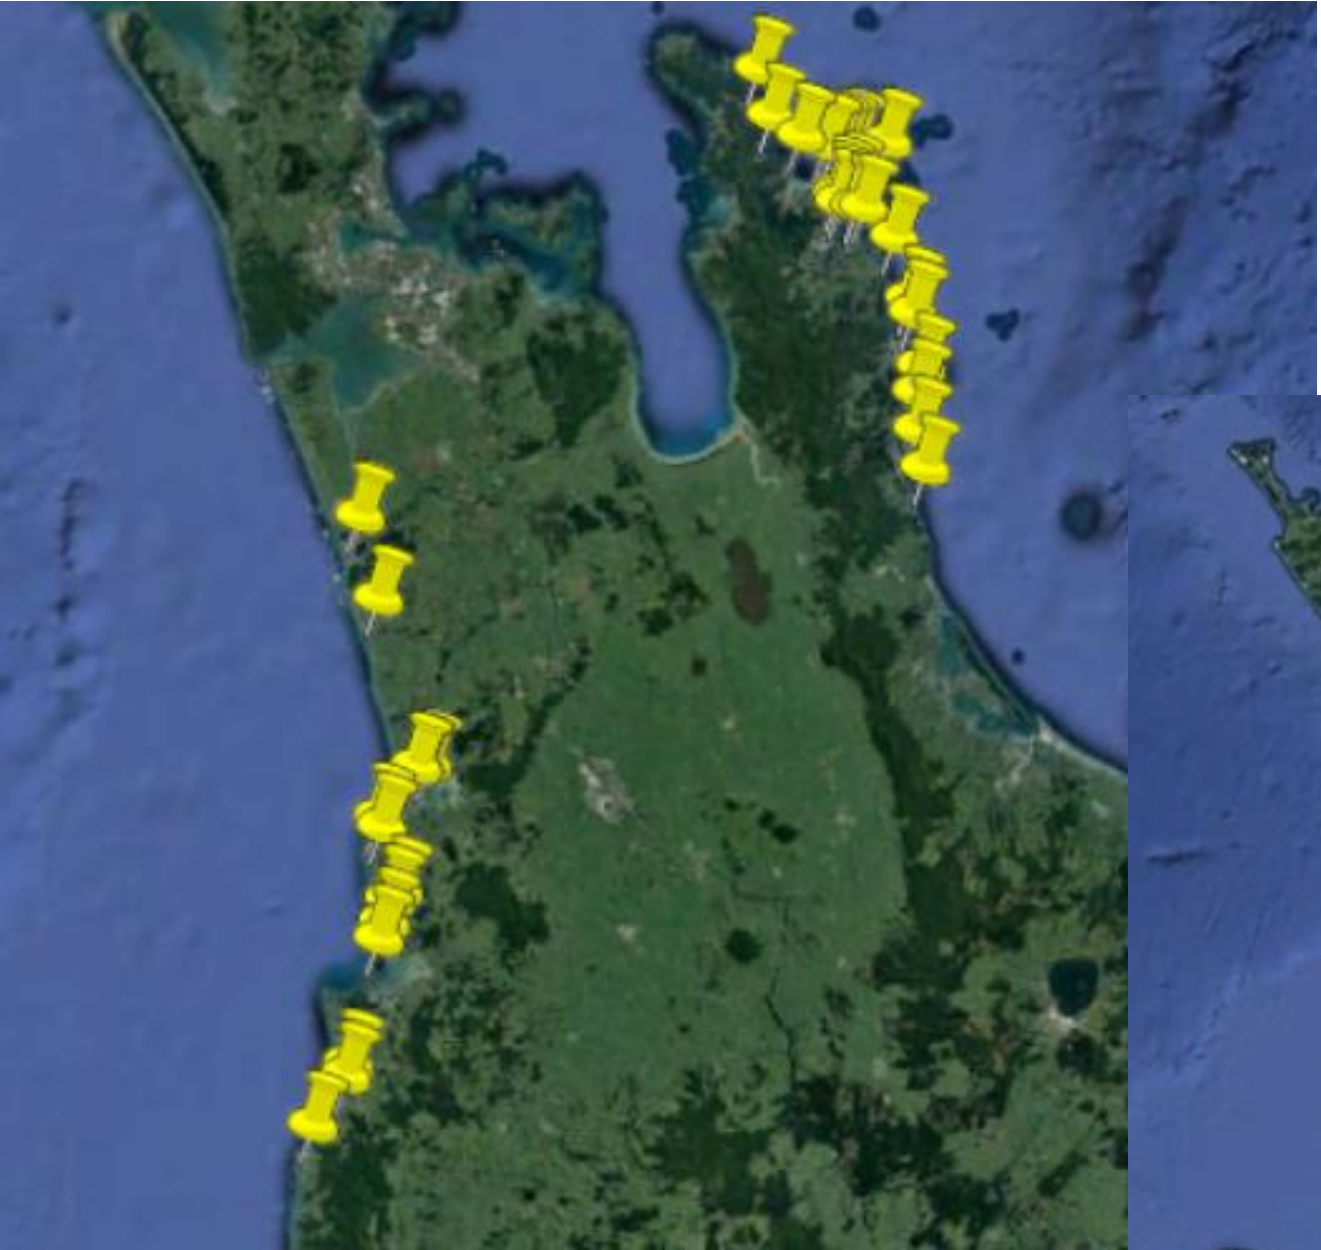

REGIONAL ROUND-UP

Waikato 2018

← 2012

2015 →

Aotea Beach walk-way
PEDESTRIAN USE ONLY
NO VEHICLES

Marked access ways *only*.
Protect fragile dune plants

Aotea Beachcare group
Morrison Family