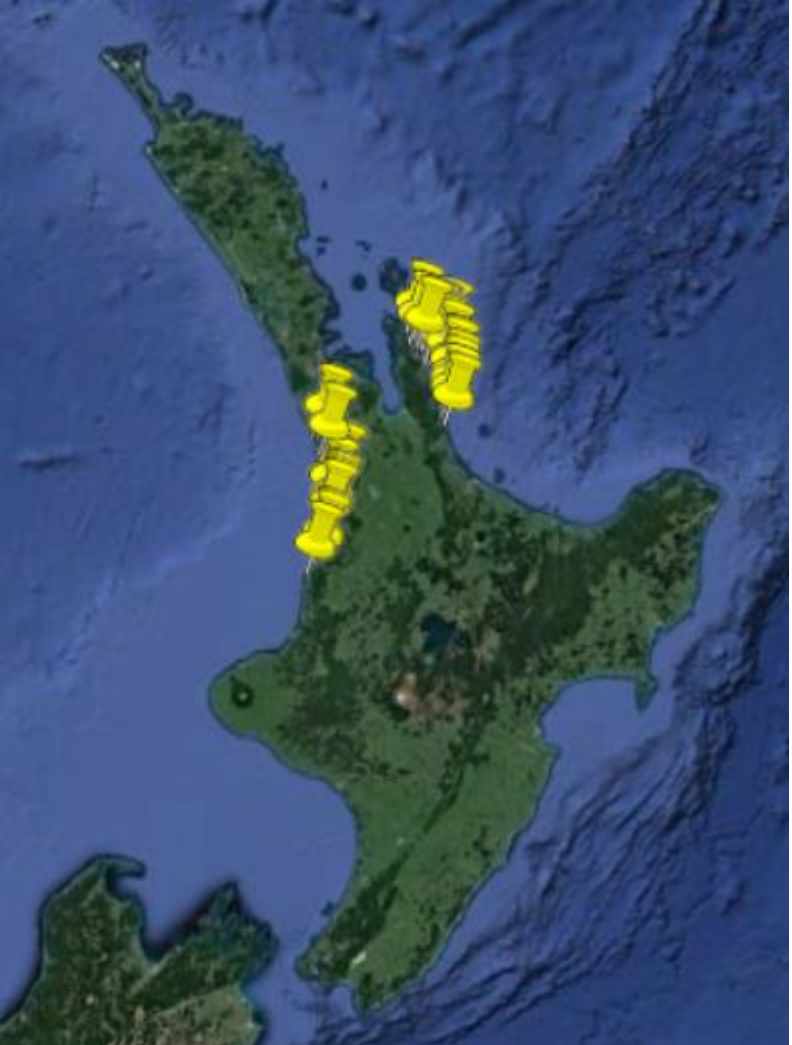

REGIONAL ROUND-UP

Waikato 2018

← 2012

2015 →

Aotea Beach walk-way
PEDESTRIAN USE ONLY
NO VEHICLES

Marked access ways *only*.
Protect fragile dune plants

Aotea Beachcare group
Morrison Family