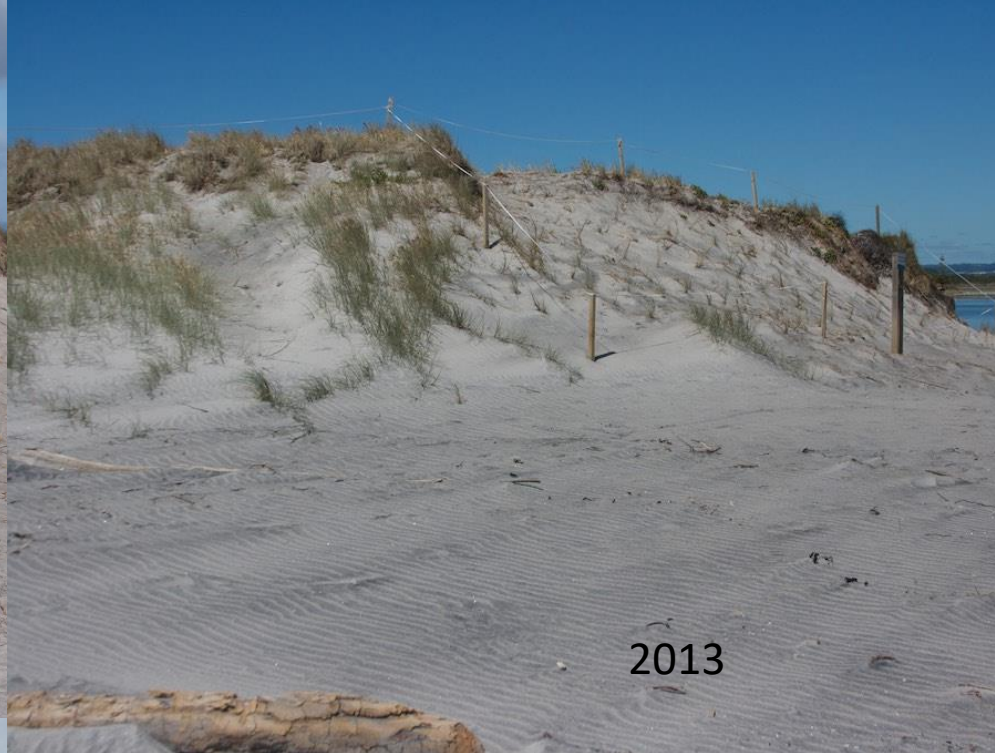

Fords Cut

New Wider Channel

Drain

An Invitation

Come to Maketu in 2018 to see the
NZ Coastal Environment
in all it glory

Spit profile

No. 2 fence

No. 1 Fence

Dotterel Breeding Area

Dotterel Point, Pukehina
October 2013

Dotterel Point November 2015

August 2012

2013

December 2015

September 2014