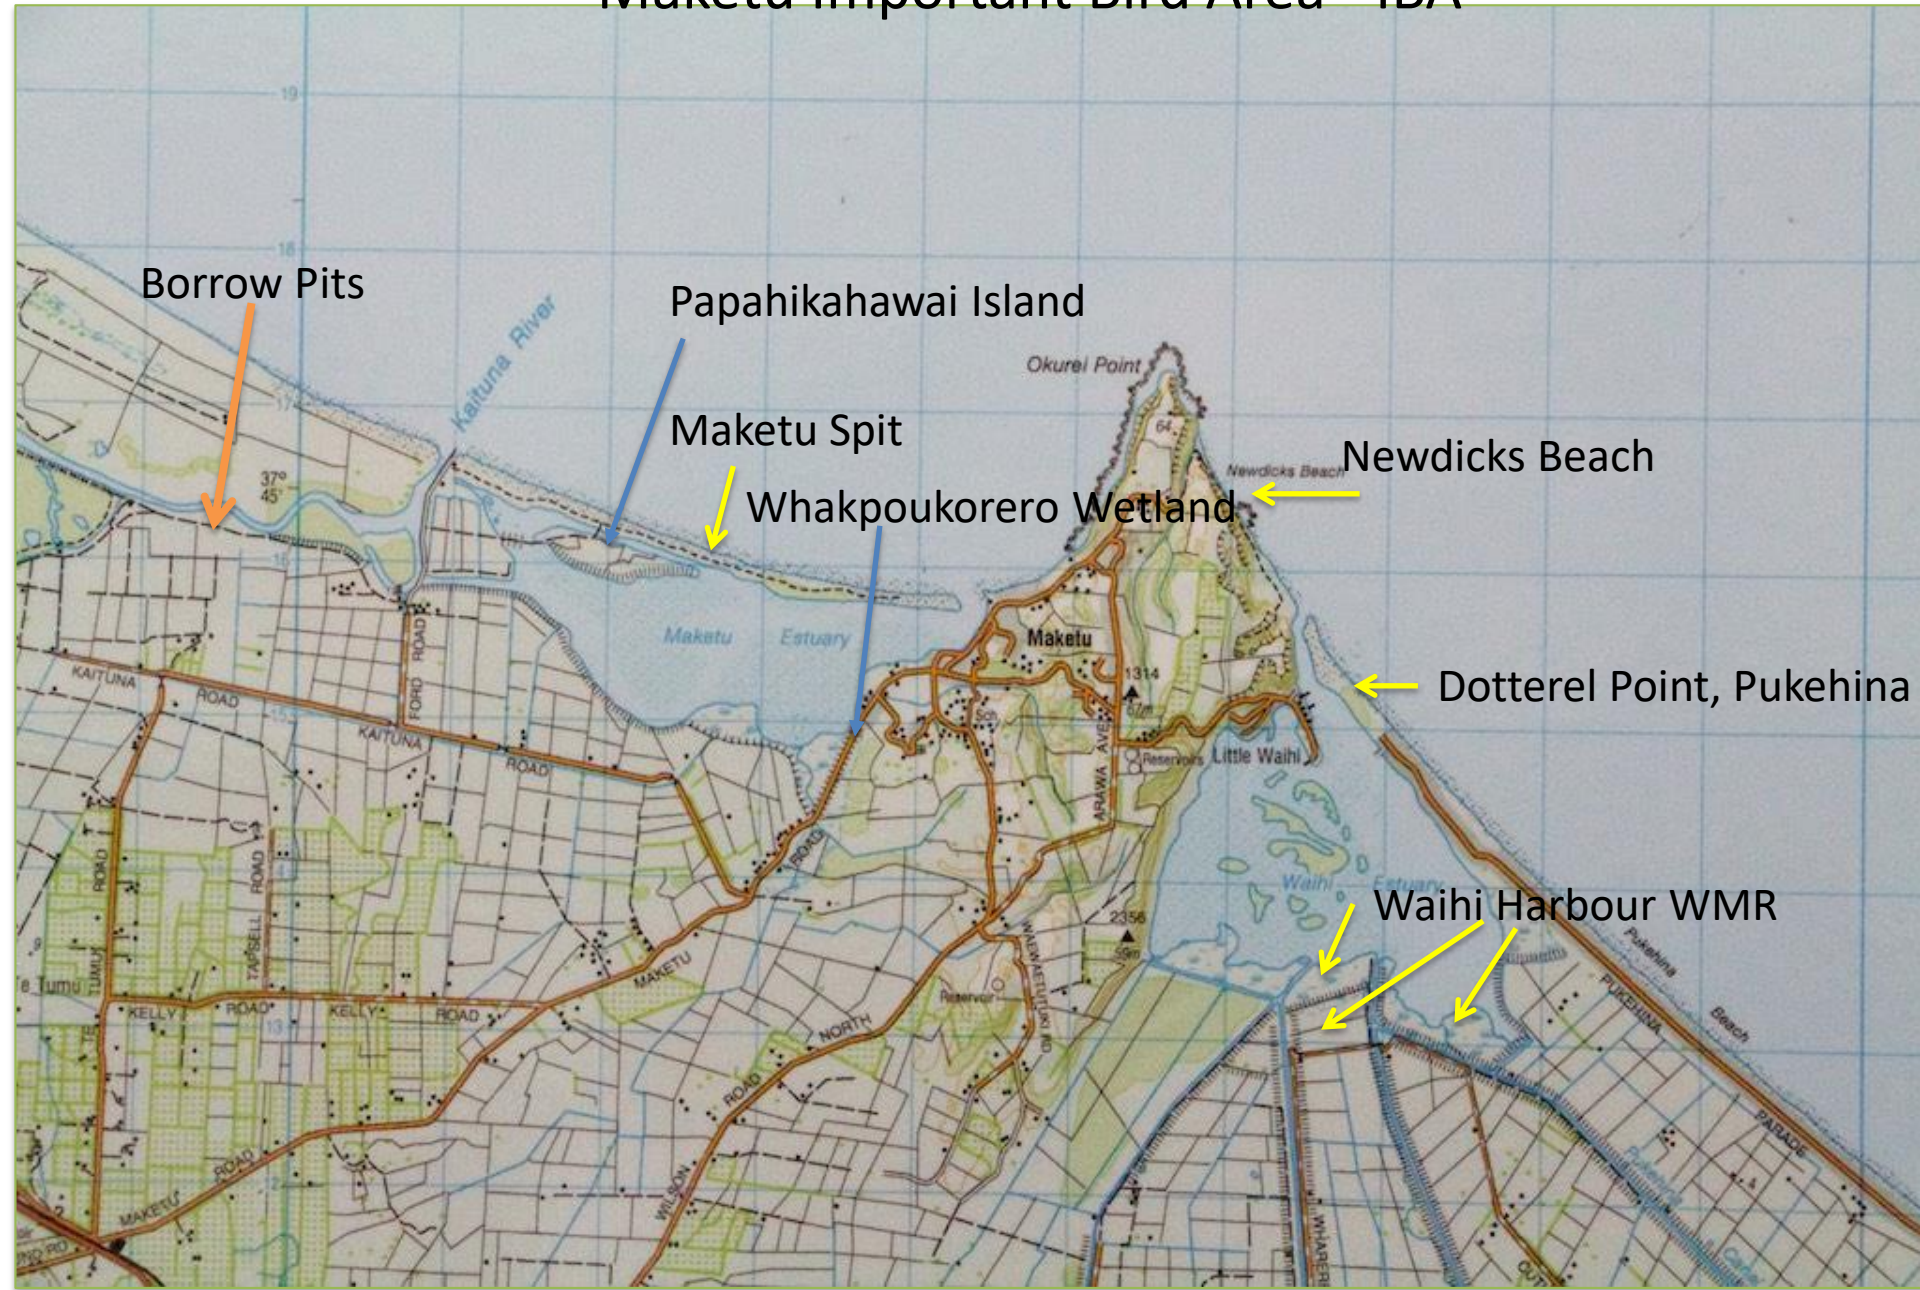

**MAKETU ONGATORO
WETLAND SOCIETY**

MOWS

Four major projects

- Maketu Spit
- Newdicks Beach
- Dotterel point Pukehina
- Waihi Harbour WMR

Assisting with:

Borrow Pits - on Kaituna River

Contract work on:

Whakapoukorero Wetland - Maketu

Papahikahawai Island - Maketu Harbour

Maketu Important Bird Area - IBA

Maketu Spit

Waihi Harbour WMR

Kaituna Rediversion Project

Ford Island

Blocked

Brain Wetland

Fords Cut

New Wider Channel

Drain

An Invitation

Come to Maketu in 2018 to see the
NZ Coastal Environment
in all it glory

Spit profile

No. 2 fence

No. 1 Fence

Dotterel Breeding Area

Dotterel Point, Pukehina
October 2013

Dotterel Point November 2015

August 2012

2013

December 2015

September 2014