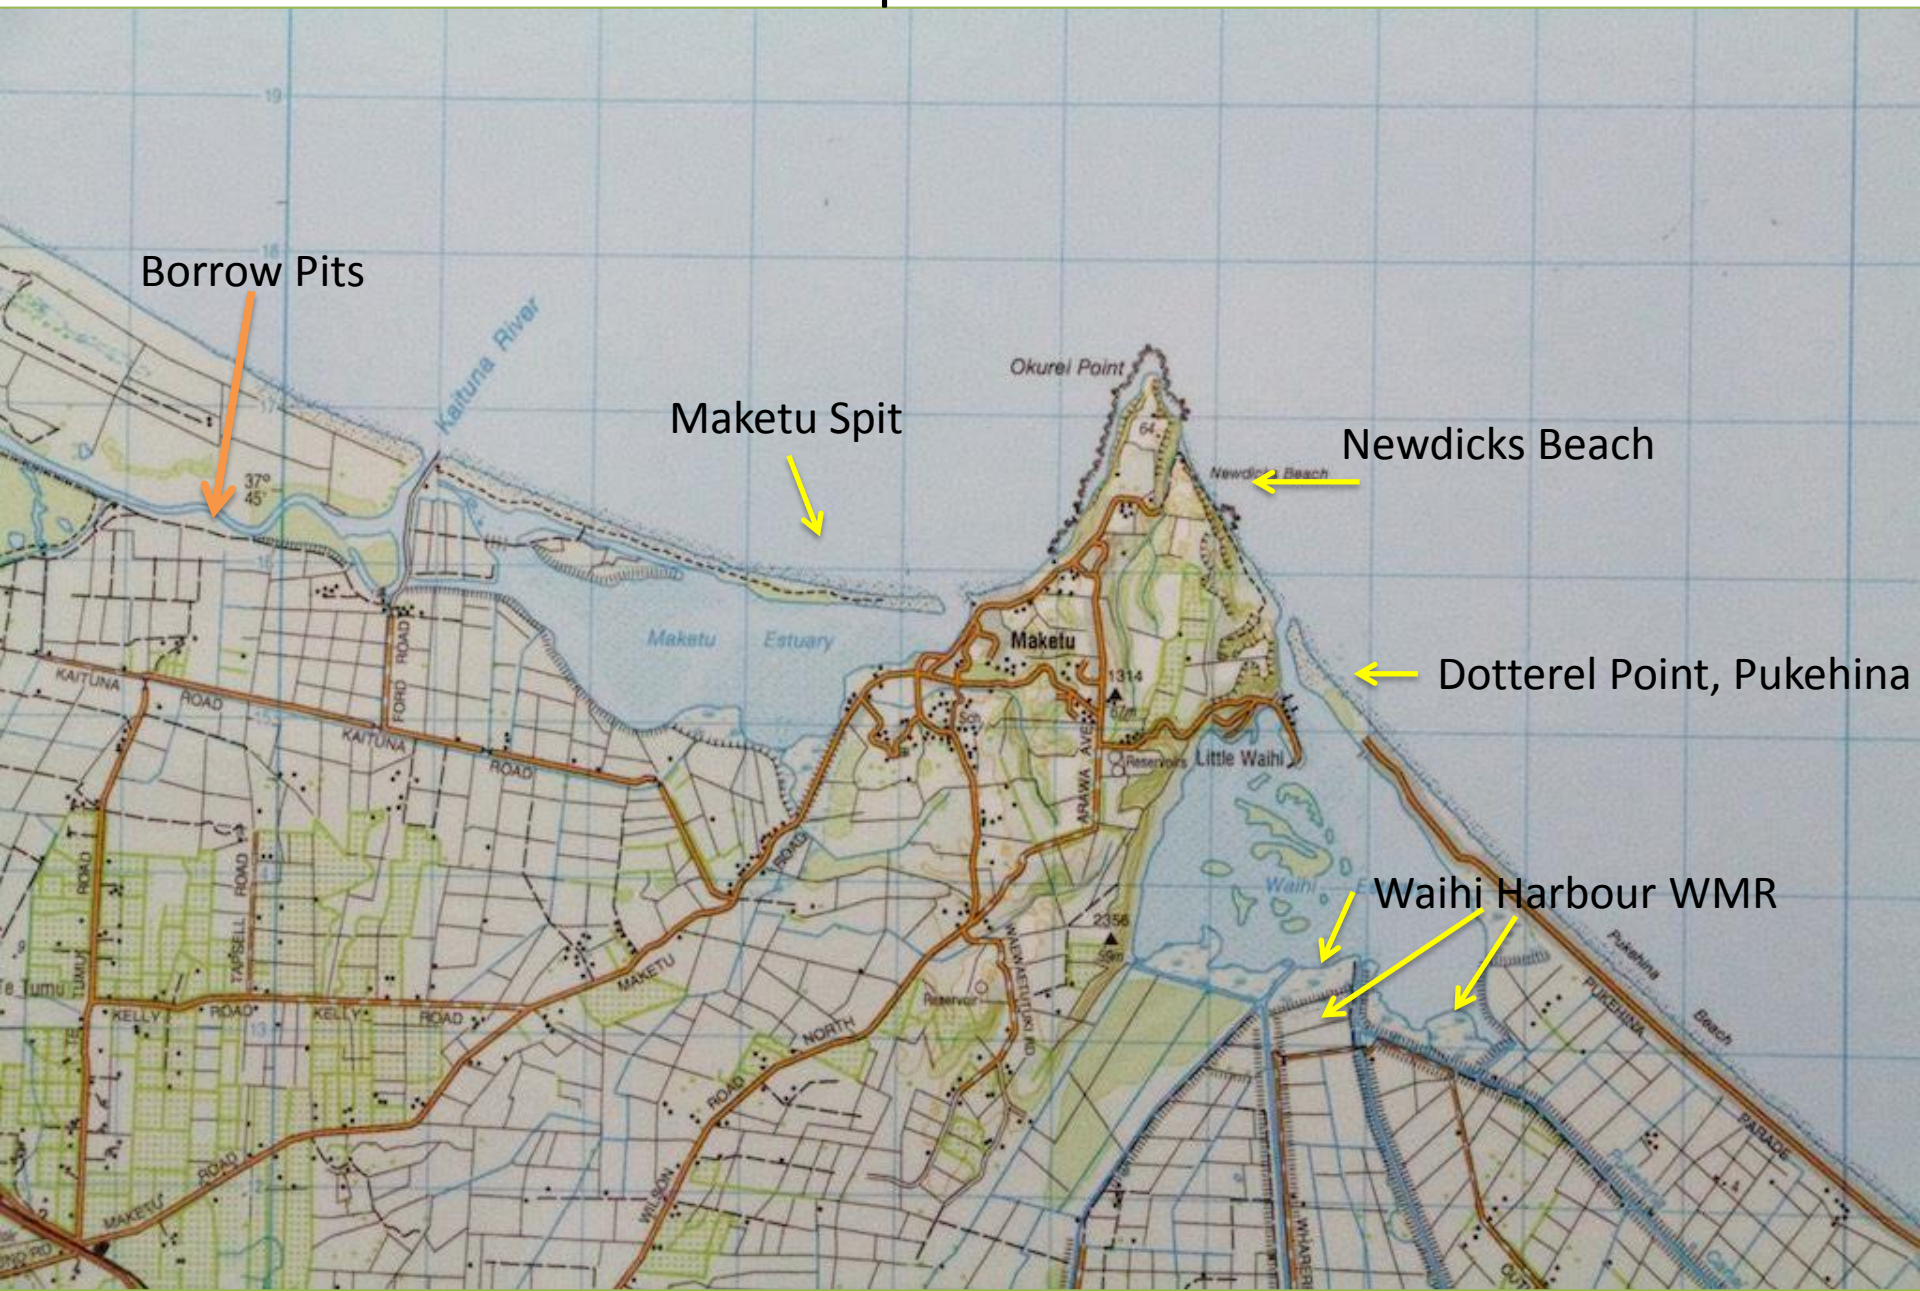

**MAKETU ONGATORO
WETLAND SOCIETY**

MOWS

Four major projects

- Maketu Spit
- Newdicks Beach
- Dotterel point Pukehina
- Waihi Harbour WMR

Assisting with:

Borrow Pits - on Kaituna River

Whakapoukorero Wetland - Maketu

Papahikahawai Island - Maketu Harbour

Maketu Important Bird Area - IBA

Dotterel Breeding Area

Spit profile
No. 1 Fence

No. 2 fence

Maketu Spit

Dotterel Point, Pukehina
October 2013

Dotterel Point November 2015

August 2012

2013

December 2015

September 2014

Waihi Harbour WMR