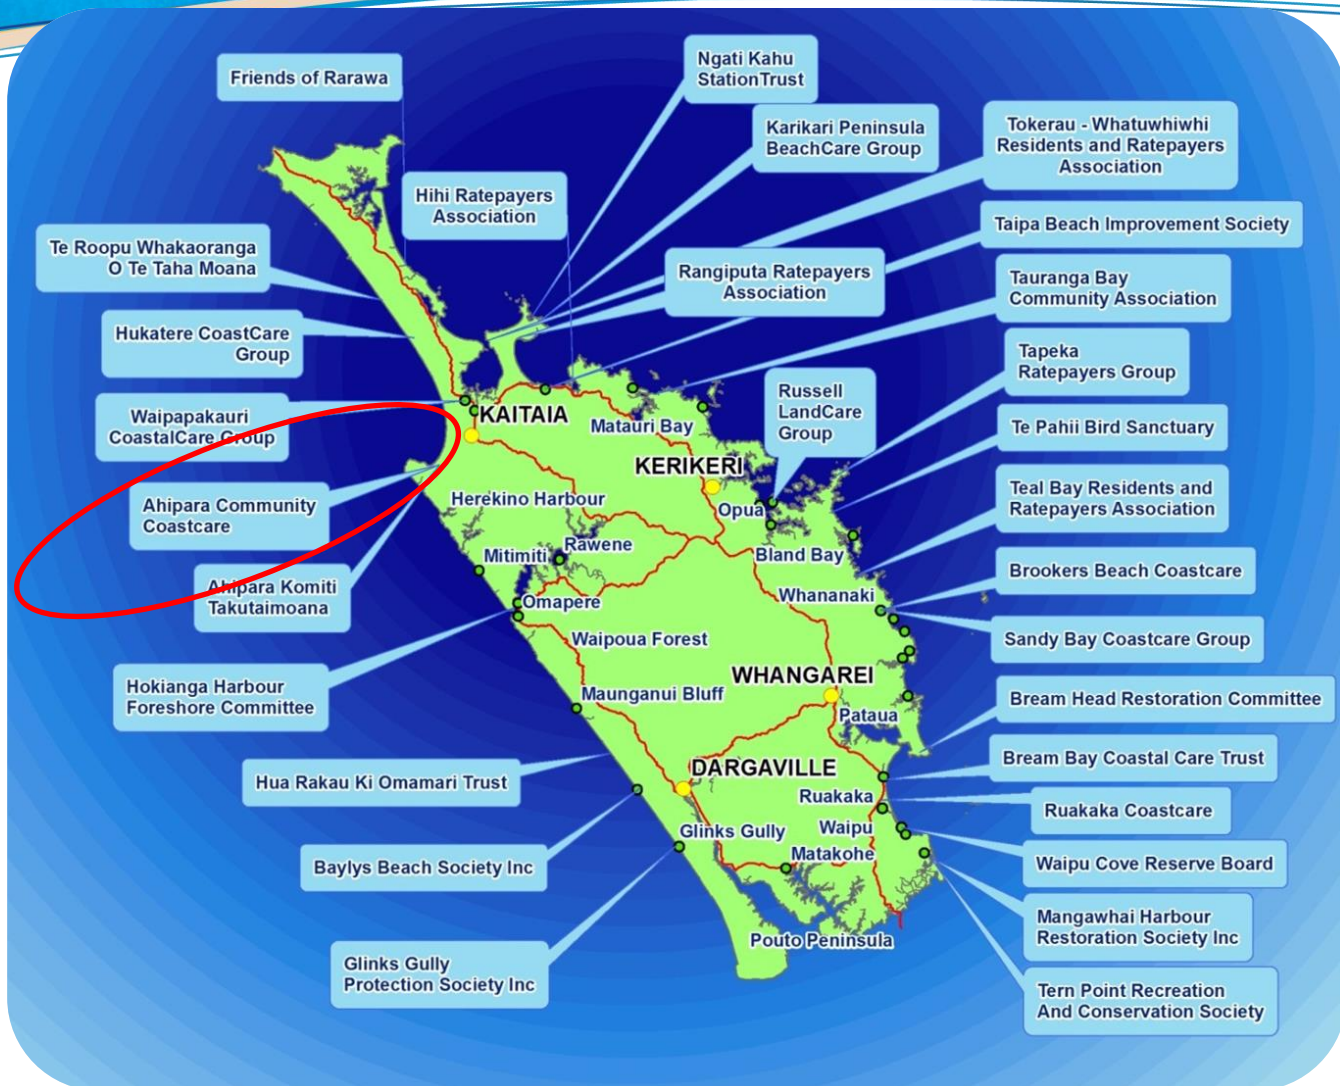

CoastCare
N O R T H L A N D

Ahipara Community CoastCare

Doug Klever
March 2015

Putting Northland first

www.nrc.govt.nz/coastcare

**NORTHLAND
REGIONAL
COUNCIL** 

Ahipara Community CoastCare

Background

2012 – After clean-up

Present

2012 - Kaka St beach access

2012 Planting

Present

2013 dune planting

North of Bowl

2013

Present

2014 dune planting

Education & other projects

Tuturiwhatu Pukenui Punanga Dotterel Sanctuary

He Punanga

Please respect this wild life sanctuary within
the area that the Pou protect.

*We ask that all people & their animals
keep out of this designated area.*

 Safer Community 

Whangarei Community Coast Care • Whangarei Committee Teu Teu Māori

Sanctuary – New residents

Where to from here?