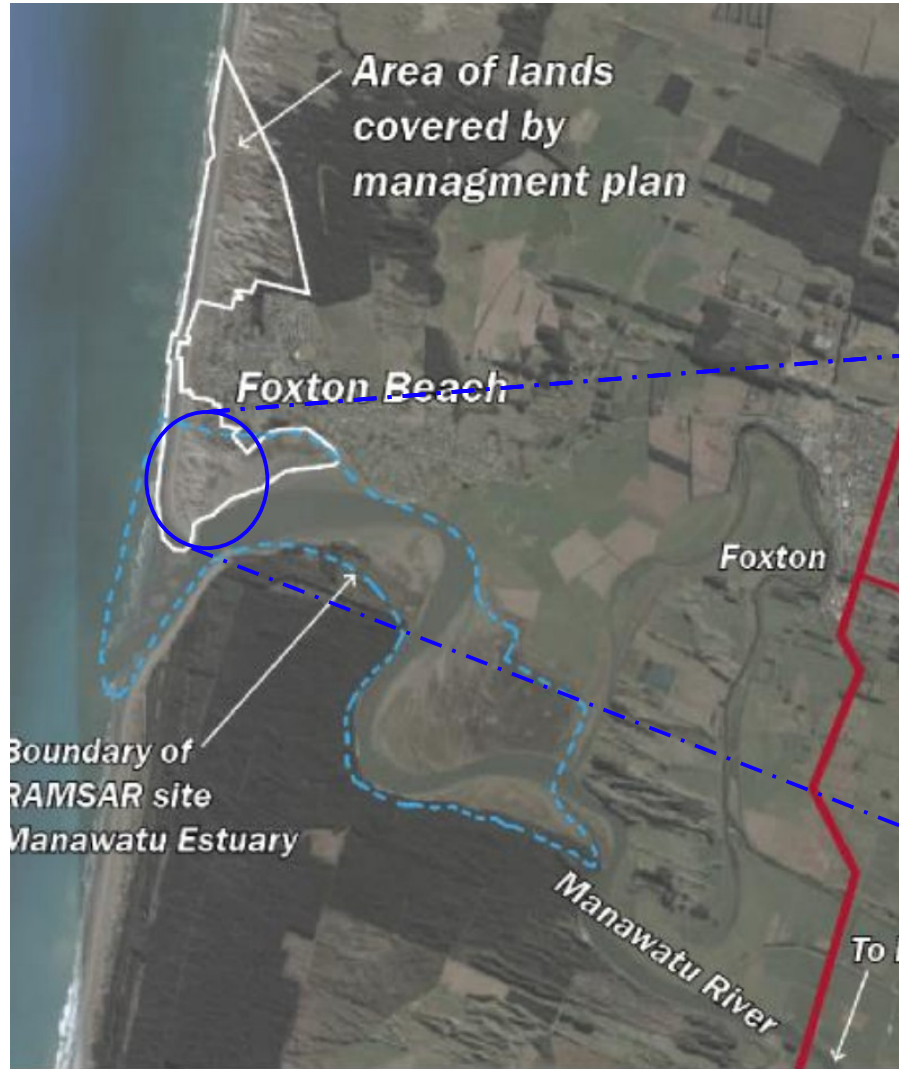

Dune Wilderness – *Hidden in Plain Sight*

- **Uniqueness** – wetland turf habitats contain 20.6% of NZ's native flowering plant species, and 17.8% of threatened plant species^[1] in a tiny percentage of the total land area.

- **Dynamic Landscape** – we are watching the changes as the Dune Garden evolves, over seasons and years
- **Signage Requirement** – educate and inform at all entry points and key sites in the Dune Garden.

[1] <https://www.doc.govt.nz/globalassets/documents/science-and-technical/sfc230.pdf>

Manawatu Estuary Dune Garden Context

Dune Garden Background

- 50ha of dunes dune wetland within Manawatu Estuary Ramsar site
- Over 2 dozen native species, about 25% on threatened species list
- Except for marram, almost no weeds remaining. Marram programme active.
- Bare sand in 2016, growing in significantly every year
- Weed maintenance since 2019